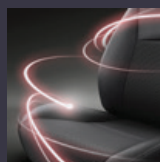

**FABRIC
PROTECTION**
€100.00

- ✓ ONE-OFF APPLICATION (BODYWORK, ALLOY, FABRIC)
- ✓ 5 YEARS WARRANTY
- ✓ PREVENT COLOUR FADING BY CUTTING UV RAYS
- ✓ REDUCES MICRO-SCRATCHES BY 40%
- ✓ PROTECT YOUR INVESTMENT / RESIDUAL VALUE